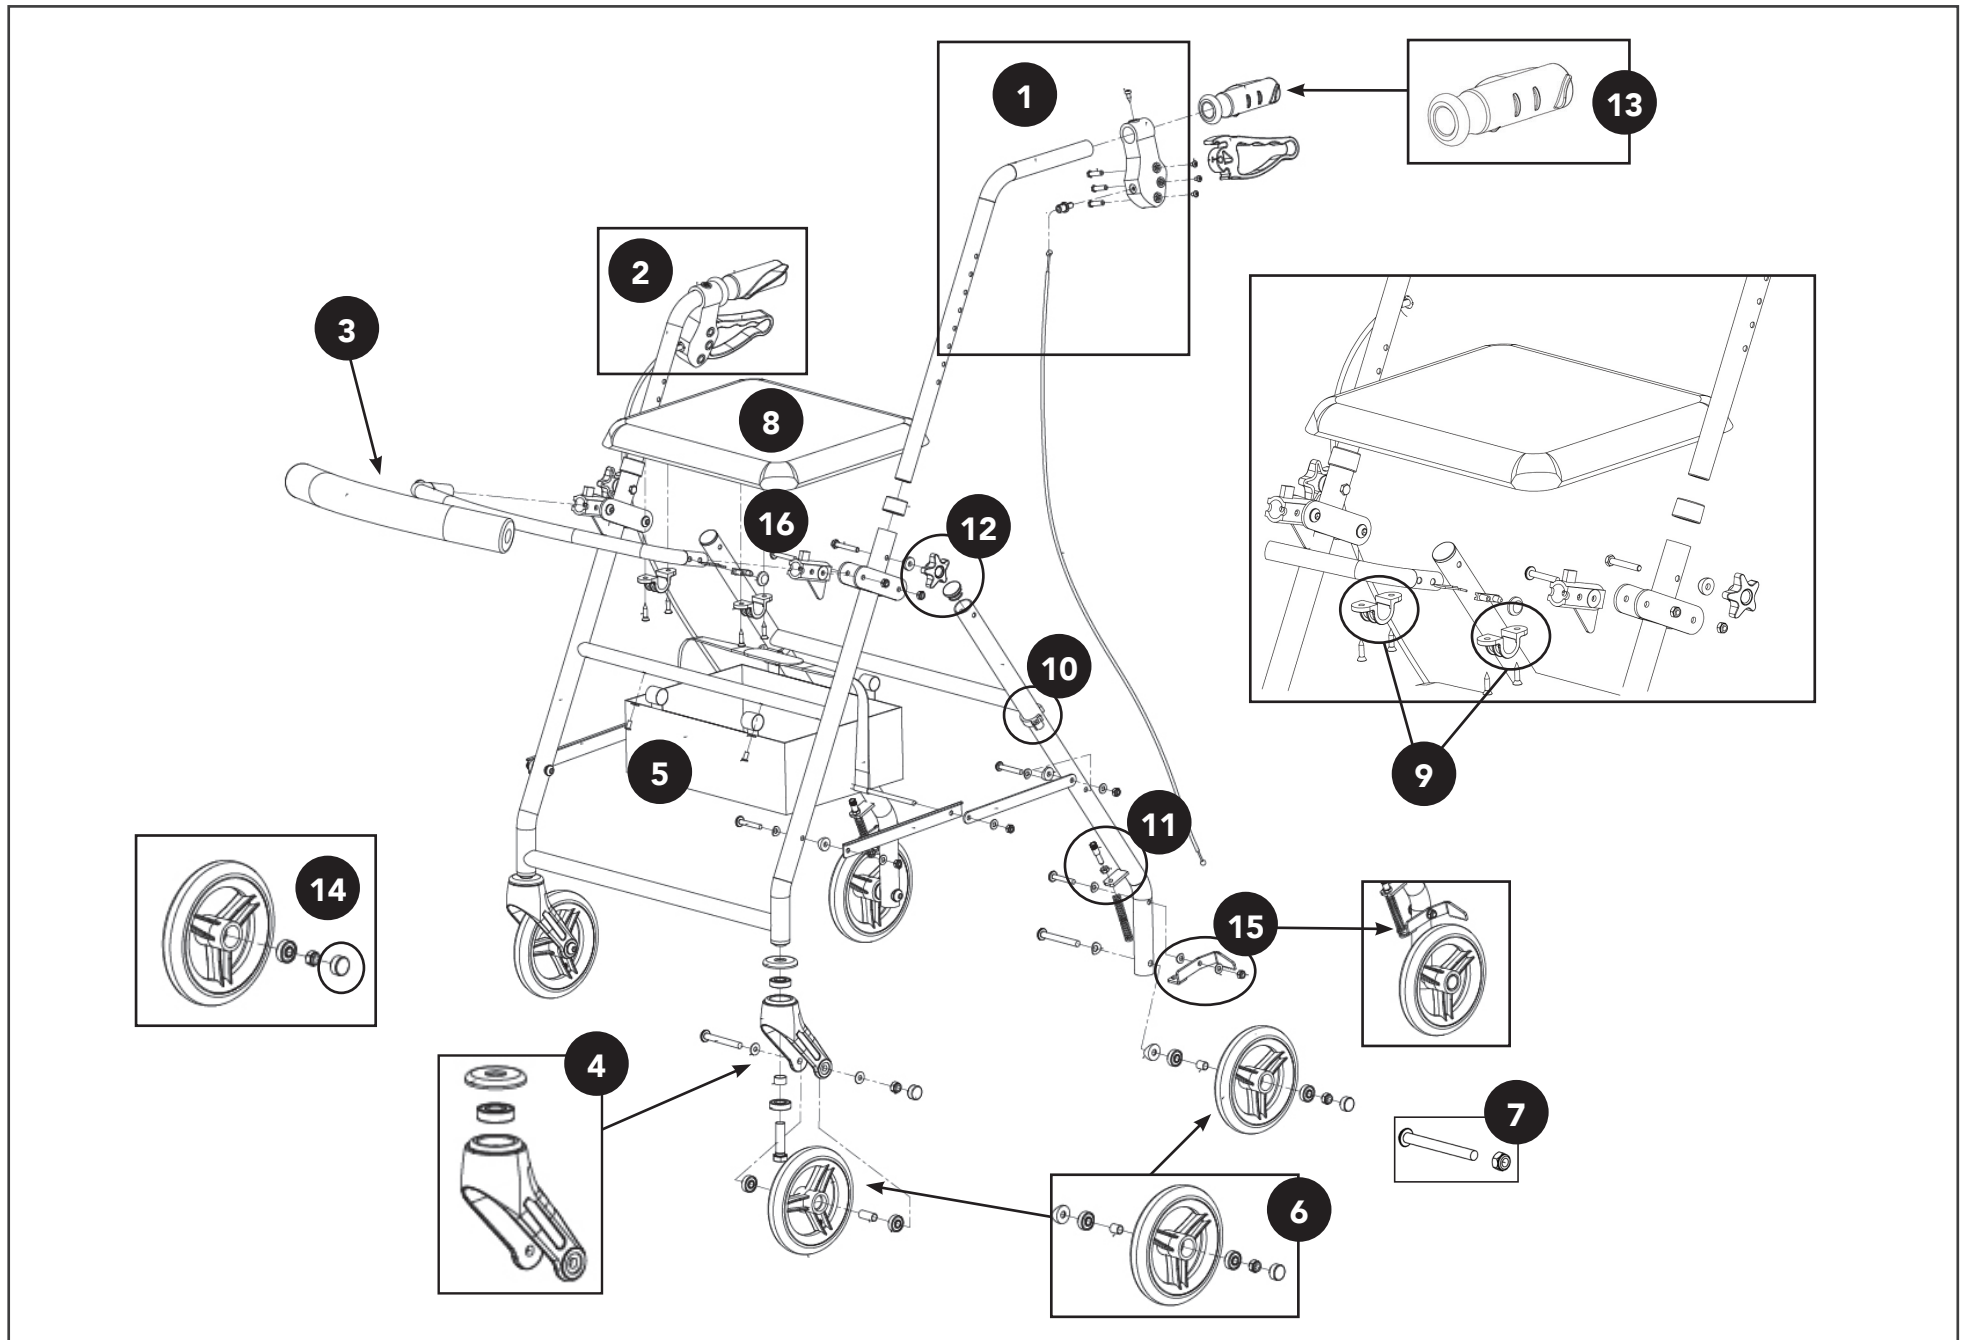

6" JUNIOR ROLLATOR (RLAJ6BG/BL)

6" JUNIOR ROLLATOR (RLAJ6BG/BL)

Fig.	Description	MH Part No.
1	ProBasics 6" Alum. Jr Rollator Left Hand Brake Assembly (Includes brake spring & wheel contact)	X1RLAJ6MH01
2	ProBasics 6" Alum. Jr Rollator Right Hand Brake Assembly (Includes brake spring & wheel contact)	X1RLAJ6MH02
3	ProBasics 6" Alum. Jr Rollator Backrest (Hardware Not Included)	X1RLAJ6MH03
4	ProBasics 6" Alum. Jr Rollator Front Caster Fork Assembly	X1RLAJ6MH04
5	ProBasics 6" Alum. Jr Rollator Replacement Pouch	X1RLAJ6MH05
6	ProBasics 6" Alum. Jr Rollator 6" Caster w/Bearing (Front or Rear)	X1RLAJ6MH06
7	ProBasics 6" Alum. Jr Rollator Caster Axle Bolt w/Nut (Front or Rear)	X1RLAJ6MH07
8	ProBasics 6" Alum. Jr Rollator Replacement Seat	X1RLAJ6MH08
9	ProBasics 6" Alum. Jr Rollator Seat Clips and Screws	X1RLAJ6MH09
10	Probasics Brake Cable Ring	X1RLMH01
11	Probasics Rollator Brake Spring	X1RLMH02-4
12	Probasics Rollator Handle Height Adjustment Knob	X1RLMH03
13	Probasics Rollator Handle Grips, Pair	X1RLMH04
14	Probasics Rollator Caster Cap	X1RLMH05
15	Probasics Rollator Brake Wheel Contact	X1RLMH06-3
16	Probasics Rollator Backrest Fixator	X1RLBL07