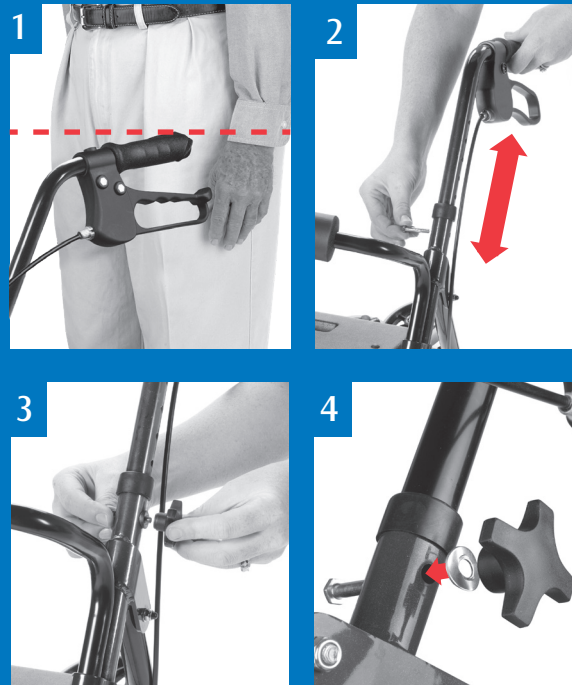

Adjusting the handles and seat height

Carex® offers several styles of rollators and accessories for easy mobility, maneuvering, and convenience.

HOW DO I ADJUST MY ROLLER WALKER?

1. Stand with your shoulders relaxed and your arms hanging loosely at your sides.
2. The handlebar height should be at the crease of your wrist when your arms are relaxed at your sides.
3. Loosen the knobs on the outside of the handlebars, remove the bolts, then move the handlebars to the desired height.
4. Re-install the bolts and screw the knobs to the bolt. Ensure the bolt head is properly aligned with the hole before tightening fully.
5. When sitting on the seat the balls of your feet should touch the ground.

HOW DO I USE MY ROLLER WALKER?

1. Push the walker forward, allowing it to roll forward with control as you step forward.
2. To slow the walker down, squeeze or pull up on the handbrake.
3. Before using the seat, activate the parking brake.
4. To release the brake, carefully squeeze the brake handles again, being careful not to pinch your fingers.

6.15"

7"