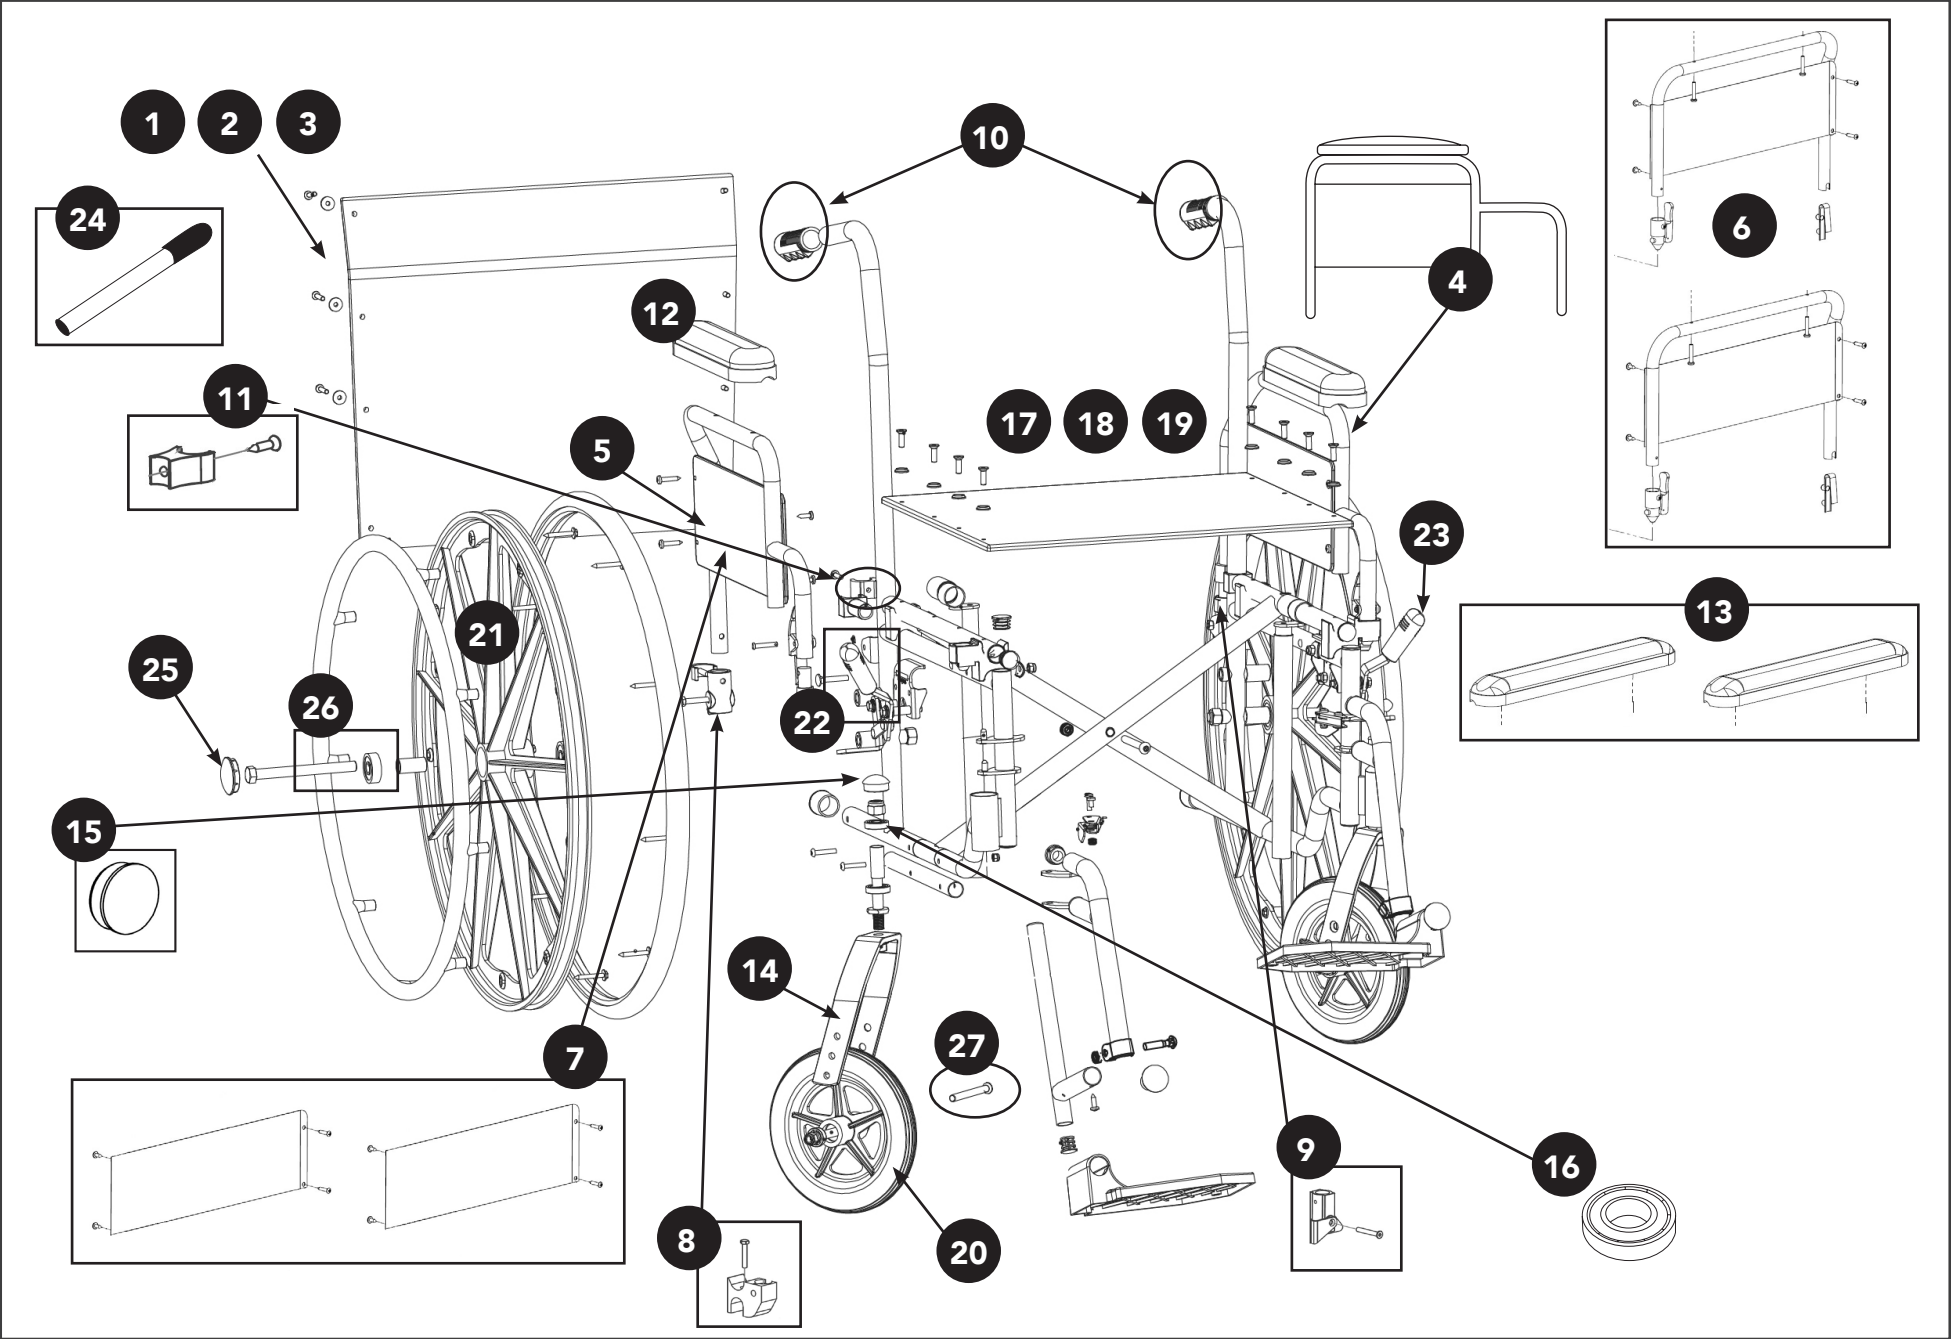

K2 WHEELCHAIR

K2 WHEELCHAIR

Fig.	Description	MH Part No.
K2 REPLACEMENT PARTS		
1	Probasics K2 Wheelchair 16" Back Upholstery w/Hardware	X1WC2IM01
2	Probasics K2 Wheelchair 18" Back Upholstery w/Hardware	X1WC2IM02
3	Probasics K2 Wheelchair 20" Back Upholstery w/Hardware	X1WC2IM03
4	Probasics K2 Wheelchair Armrest Assembly, Desk, Left	X1WC2IM04
5	Probasics K2 Wheelchair Armrest Assembly, Desk, Right	X1WC2IM05
6	Probasics K2 Wheelchair Armrest Assembly, Full, Pair	X1WC2IM06
7	Probasics K2 Wheelchair Skirt Guard w/Hardware	X1WC2IM07
8	Probasics K2 Wheelchair Right Flip-Back Armrest Detach. Guides Front&Rear w/Hardware	X1WC2IM08
9	Probasics K2 Wheelchair Left Flip-Back Armrest Detach. Guides Front&Rear w/Hardware	X1WC2IM09
10	Probasics K2 Wheelchair Hand Grips, Pair	X1WC2IM10
11	Probasics K2 Wheelchair Seat Rail Guide, Pair	X1WC2IM11
12	Probasics K2 Wheelchair Padded Armrest, Desk Length w/Hardware, Pair	X1WC2IM12
13	Probasics K2 Wheelchair Padded Armrest, Full Length w/Hardware, Pair	X1WC2IM13
14	Probasics K2 Wheelchair Front Fork Assembly	X1WC2IM14
15	Probasics K2 Wheelchair Stem Dust Cap for Front Fork	X1WC2IM15
16	Probasics K2 Wheelchair Fork Stem Bearings	X1WC2IM16
K1/K2 COMPATIBLE PARTS		
17	Probasics K1/K2 Wheelchair 16" Seat Upholstery w/Hardware	X1WCIM01
18	Probasics K1/K2 Wheelchair 18" Seat Upholstery w/Hardware	X1WCIM02
19	Probasics K1/K2 Wheelchair 20" Seat Upholstery w/Hardware	X1WCIM03
20	Probasics K1/K2/K4T/R Front Caster Wheels w/Bearings (Bearing Size - 8mm x 22mm x 9mm)	X1WCIM04
21	Probasics K1/K2 Rear Wheel w/Bearings (Bearing Size - 35mm x 11.1mm x 11mm)	X1WCIM05
22	Probasics K1/K2 Wheelchair Wheel Lock, Right	X1WCIM06
23	Probasics K1/K2 Wheelchair Wheel Lock, Left	X1WCIM07
24	Probasics K1/K2/R Wheelchair Wheel Lock Extension	X1WCIM09
25	Probasics K1/K2/K4T/R Dust Cap for Rear Wheel	X1WCIM10
26	Probasics K1/K2/R Wheelchair Rear Wheel Axle Bolt w/Nut (110MM Length 7/16" Nut)	X1WCIM11
27	Probasics K1/K2/K4T/R Caster Axle Bolt w/Nut	X1WCIM12
ACCESSORIES		
	Elevating Legrest	ELR-C
	Swing away legs	RSA-C / X1WCIM08
	Anti-tippers	X1WCIMANTI
	Seat Belt	PB3065