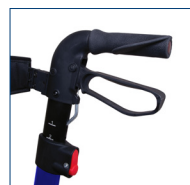

# Voyager™ Euro-Style Rollator

The Voyager is a unique US/European hybrid design with separate seat and handle height ranges that accommodate heights ranging from 4'11" – 6'4" and as the seat height is increased the footprint grows effectively addressing the need for increased stability as the center of gravity of the unit moves upward. This lightweight rollator features easy-to-operate ergonomic hand brakes with hidden cables. It has 10-inch front and 8-inch rear wheels for great maneuverability and stability with an attractive, shielded braking mechanism which offers excellent grip on the rear wheels.

- Easy push button for handle height adjustments in 1" increments
- Aluminum brake cable conduit protects at the most frequent breakage point

- Innovative design hides brake lines for a clean look while protecting from wear and breakage
- Shielded adjustable braking mechanism offers excellent durability and performance

- 10-inch Front Caster Reduces Resistance for Easy Navigation

## FEATURES

- Ergonomic handles with hidden brake cables; adjustable height in one-inch increments from 35" – 42.5" with an audible click as well as visual height settings.
- Height adjustments on leg frame allows seat height to be adjusted from 21" to 24".
- Comes with an 18" x 10" thickly padded seat with a handle to quickly and easily fold and unfold side-to-side (rather than front-to-back), allowing the unit to maneuver through narrow doorways.
- Attractive mesh tote attaches to the front frame and is easily removed to double as a shoulder bag for carrying personal items.
- 10-inch front and 8-inch rear non-marring black wheel with soft grip tires glide on almost any surface.
- Lightweight aluminum frame is durable for years of worry-free use.
- Folds up for quick and easy transport in any vehicle and for storage.