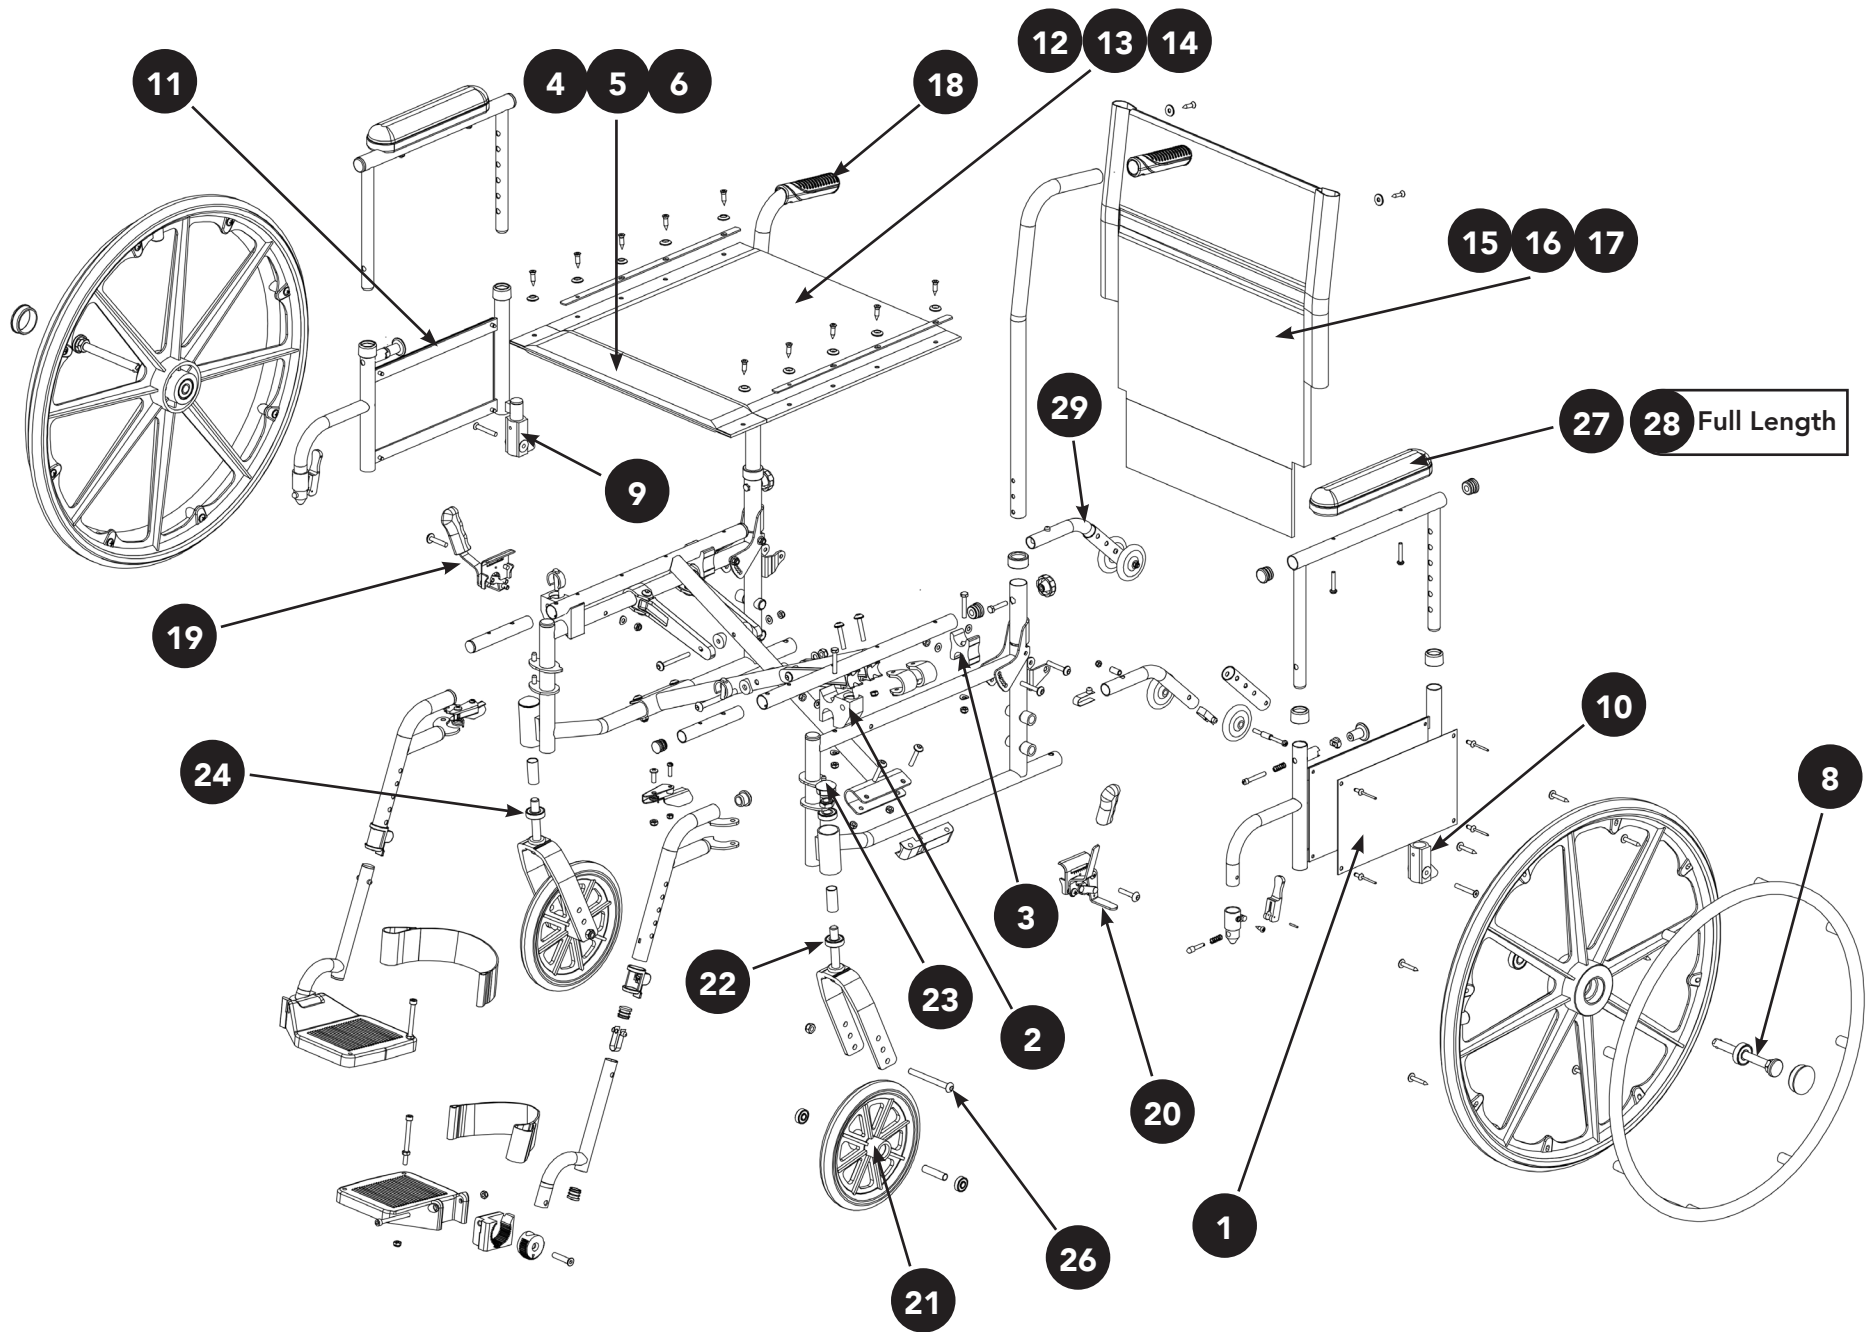

K4 LITE WHEELCHAIR REPLACEMENT PARTS

Fig.	Description	MH Part No.
K4 REPLACEMENT PARTS		
1	Probasics K4 Lite Wheelchair Skirt Guard, Pair w/Hardware	X1WC4LAS01
2	"Probasics K4 Lite Wheelchair Seat Rail Guide, Pair(Front) (Left and right)"	X1WC4LAS02
3	K4 Lite Seat Rail Guide, Pair (Rear) (Left and Right)	X1WC4LAS03
4	K4 Lite 16" Seat Extender Attachment w/Seat Tube	X1WC4LAS04
5	K4 Lite 18" Seat Extender Attachment w/Seat Tube	X1WC4LAS05
6	K4 Lite 20" Seat Extender Attachment w/Seat Tube	X1WC4LAS06
7	K4 Lite Full Length Armrest Assembly, Pair (Not Pictured)	X1WC4LAS07
8	K4 Lite Quick Release Rear Axle	X1WC4LAS08
9	K4 Lite Flip Back Armrest Guide, Right	X1WC4LAS09
10	K4 Lite Flip Back Armrest Guide, Left	X1WC4LAS10
11	K4 Lite Desk Length Armrest Assembly Pair	X1WC4LAS11
12	K4 Lite 16" Seat Upholstery w/ Hardware	X1WC4LAS12
13	K4 Lite 18" Seat Upholstery w/ Hardware	X1WC4LAS13
14	K4 Lite 20" Seat Upholstery w/ Hardware	X1WC4LAS14
15	K4 Lite 16" Back Upholstery w/ Hardware	X1WC4LAS16
16	K4 Lite 18" Back Upholstery w/ Hardware	X1WC4LAS17
17	K4 Lite 20" Back Upholstery w/ Hardware	X1WC4LAS18
18	K4 Lite Hand Grips, Pair	X1WC4LAS19
19	K4 Lite Wheel Lock, Right	X1WC4LAS20
20	K4 Lite Wheel Lock, Left	X1WC4LAS21
21	K4 Lite Front Caster w/ Bearings	X1WC4LAS22
22	K4 Lite Front Fork Assembly	X1WC4LAS23
23	K4 Lite Fork Dust Cap	X1WC4LAS24
24	K4 Lite Fork Stem Bearings	X1WC4LAS25
25	K4 Lite Front Caster Axle Bolt w/ Nut	X1WC4LAS26
26	K4 Lite Rear Wheel W/ Bearings	X1WC4LAS27
27	K4 Lite Desk Length Armrest Pads, Pair	X1WC4LAS28
28	K4 Lite Full Length Armrest Pads, PAIR	X1WC4LAS29
29	K4 Lite AntiTippers, Pair	X1WC4LAS30